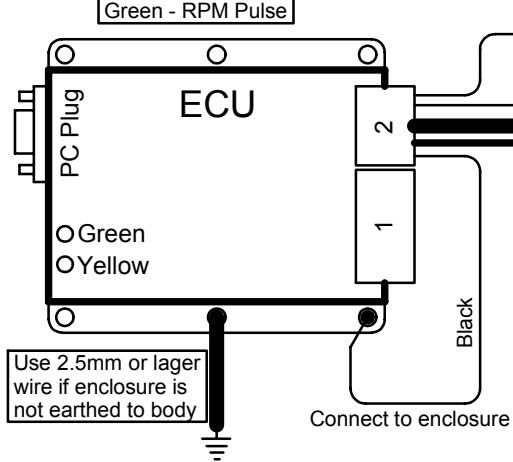

E21 3Cyl 1Coil

Last Changed: 15/11/2012

Drawing Ver: 1.0

Ign+
| Ignition Power
⏏ Earth
Terminal Connections with the same name are tied together

Led's Functions
Yellow - Power
Green - RPM Pulse

Connector Pinouts

Harness Pin View

- | | | |
|-----|--------|---------------|
| 1. | Blue | - |
| 2. | Green | - |
| 3. | White | - Inj1 |
| 4. | Blue | - Fuel Relay |
| 5. | Yellow | - GP Output 1 |
| 6. | Red | - Coil 1 |
| 7. | Yellow | - |
| 8. | Black | - Inj2 |
| 9. | Green | - RPM Output |
| 10. | Green | - GP Output 2 |