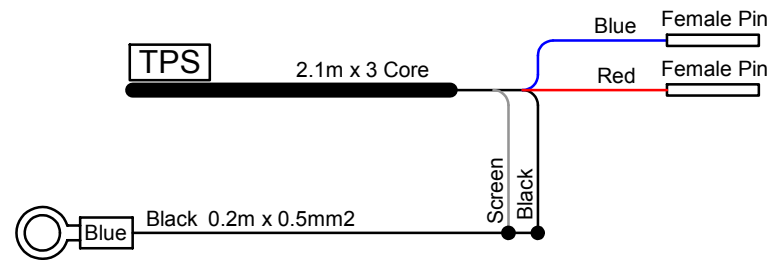

Z20 Input Harness

File Name: Z20 Harness

Last Changed: 27/10/2015

Screened cables are 0.5mm2