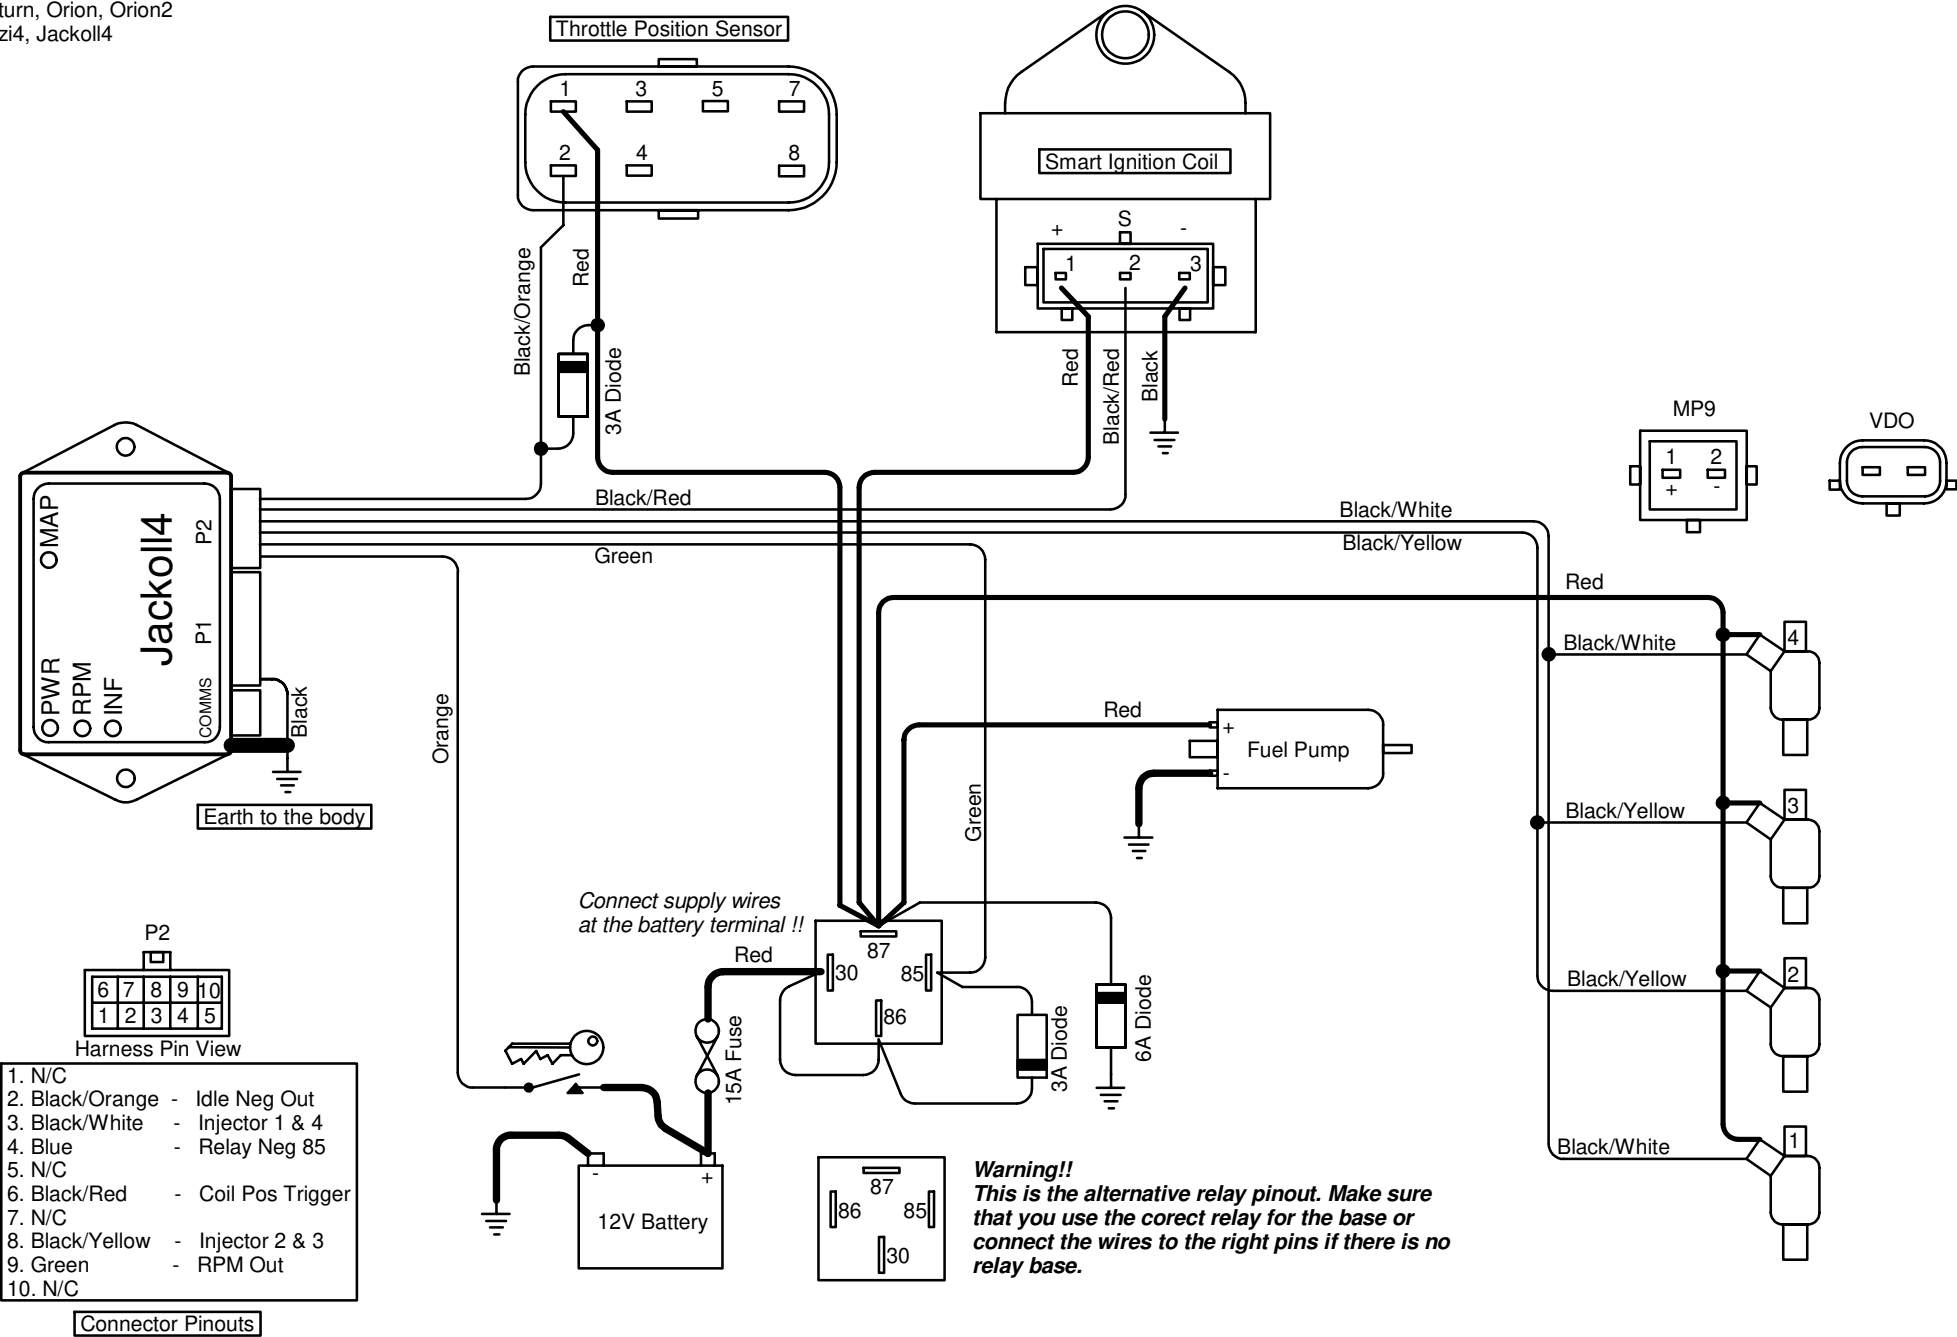

# E4P2 10A Golf 4Cyl Crank Only Input Harness Wiring

Last Changed: 11/01/2024

# E4P2 10A Golf 4Cyl 1Relay Output Harness Layout

Last Changed: 11/01/2024

# E4P2 10A Golf 4Cyl 1Relay Output Harness Design

Last Changed: 11/01/2024

## Products that can use this E4P2 10A harness

Titan / Venus, Venus2, Venus3  
 Saturn, Orion, Orion2  
 Eezi4, Jackoll4

Note! Use Relay Holder

10 Way Female Plug  
 Rear View  
 P/N CP-01110010  
 Pins CP-01100101