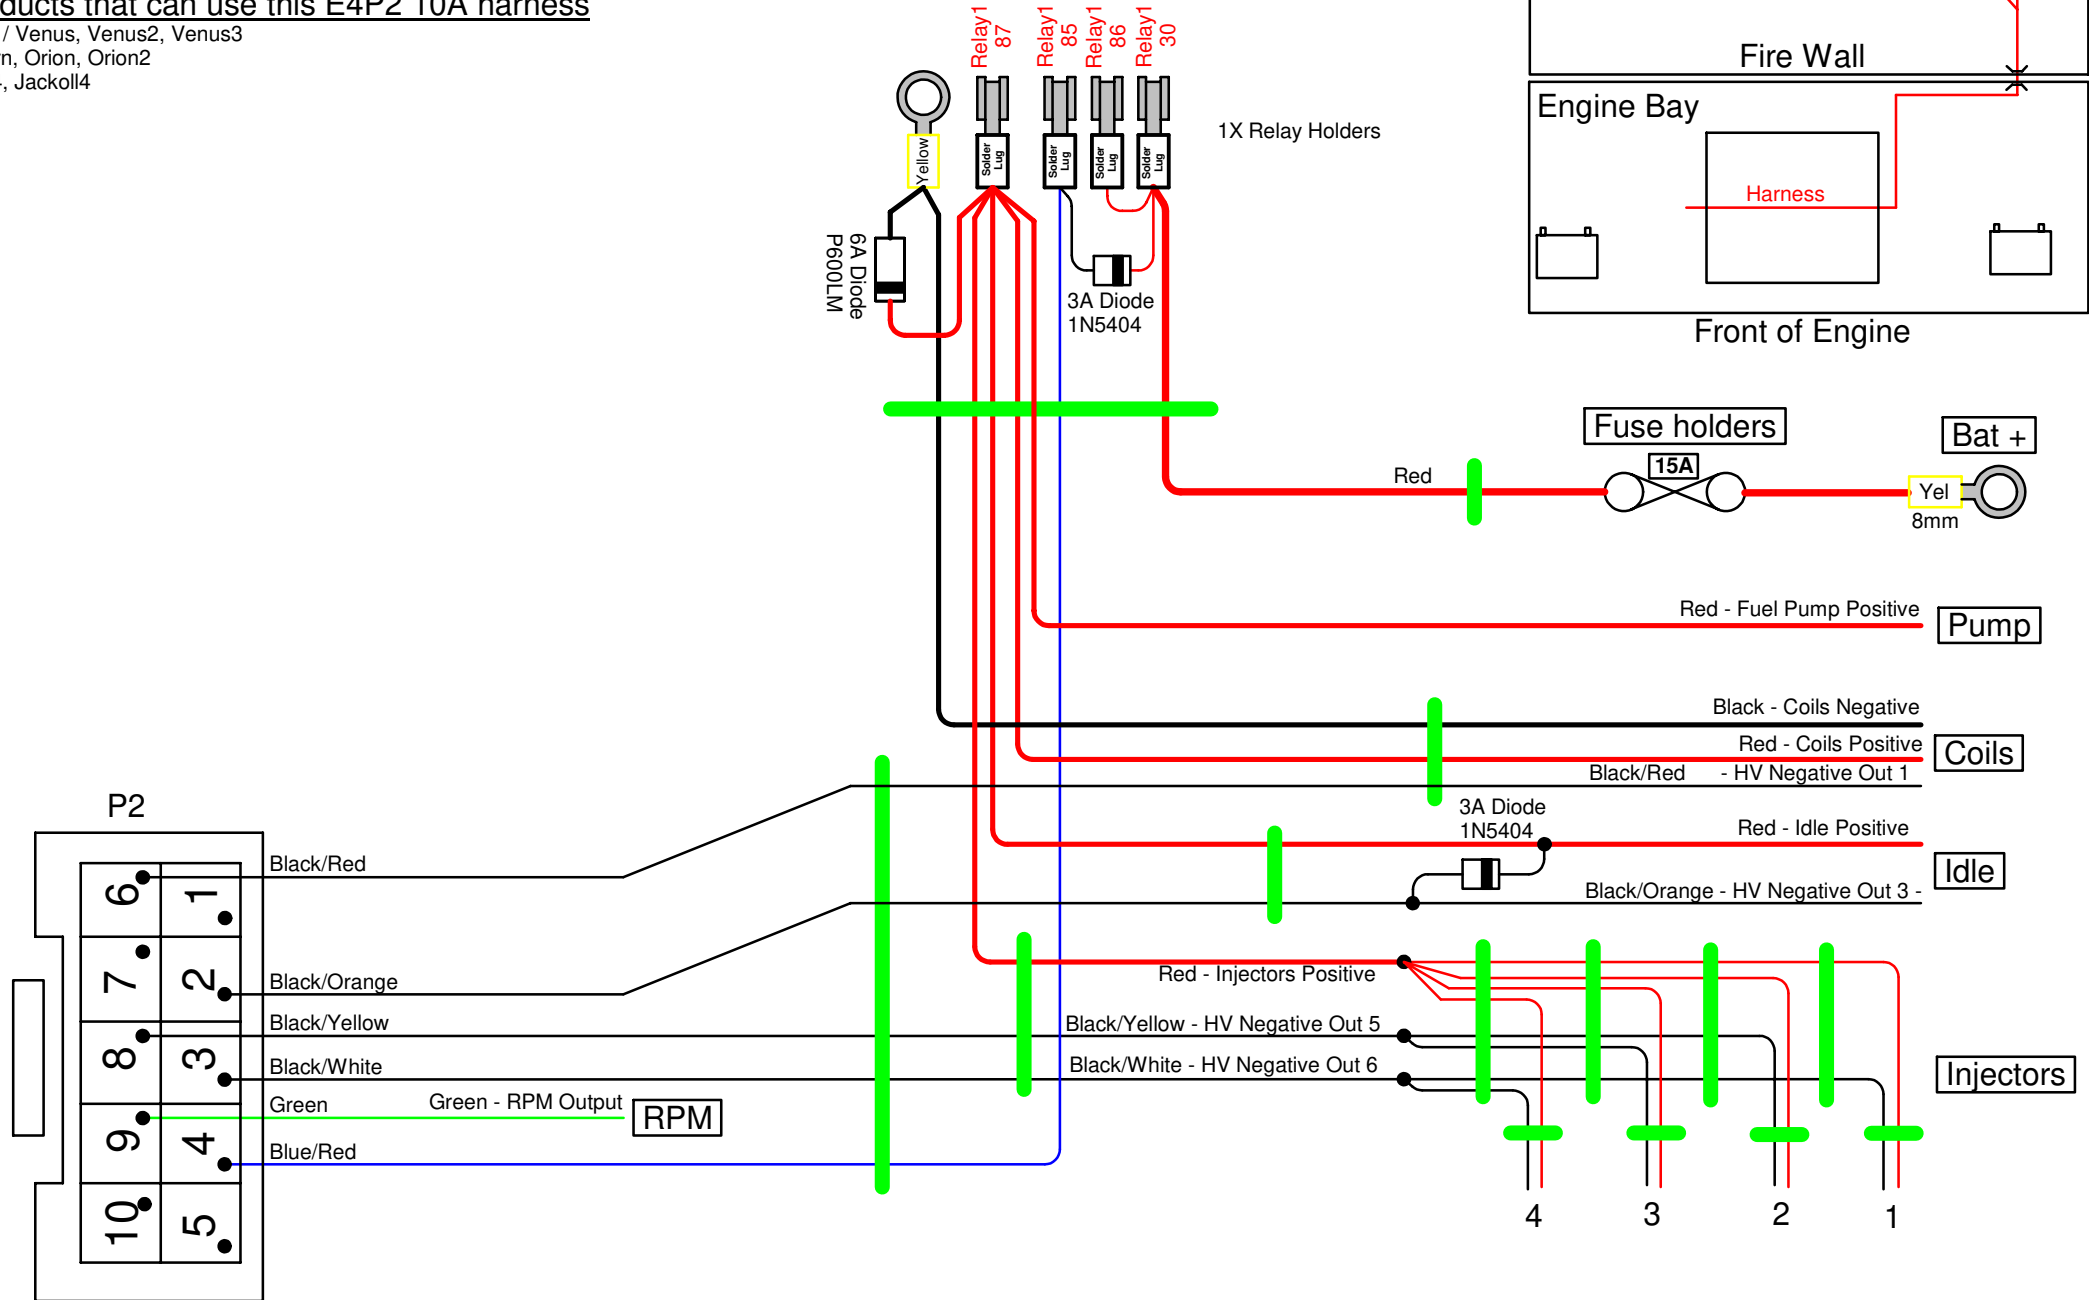

# E4P2 10A Golf 4Cyl 1Relay Output Harness Layout

Last Changed: 11/01/2024

## Products that can use this E4P2 10A harness

Titan / Venus, Venus2, Venus3  
 Saturn, Orion, Orion2  
 Eezi4, Jackoll4

# E4P2 10A Golf 4Cyl 1Relay Output Harness Design

Last Changed: 11/01/2024

## Products that can use this E4P2 10A harness

Titan / Venus, Venus2, Venus3  
 Saturn, Orion, Orion2  
 Eezi4, Jackoll4

Note! Use Relay Holder

10 Way Female Plug  
 Rear View  
 P/N CP-01110010  
 Pins CP-01100101