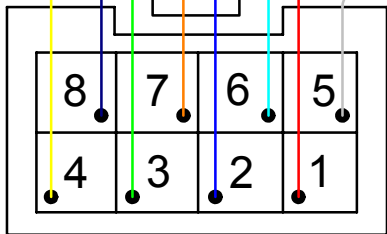

# Simulator Harness - MERCURY2 ECU

12 Way Female Plug  
Rear View  
P/N CP-01112010  
Pins CP-01100101

6 Way Female Plug  
Rear View  
P/N CP-01106010  
Pins CP-01100101

File Name: MERCURY2 ECU

Last Changed: 22/06/2016

10 Way Female Plug  
Rear View  
P/N CP-01110010  
Pins CP-01100101

300mm x 0.25mm Black

8 Way Female Plug  
Rear View  
P/N CP-01108010  
Pins CP-01100101

4 Way Female Plug  
Rear View  
P/N CP-01106010  
Pins CP-01100101