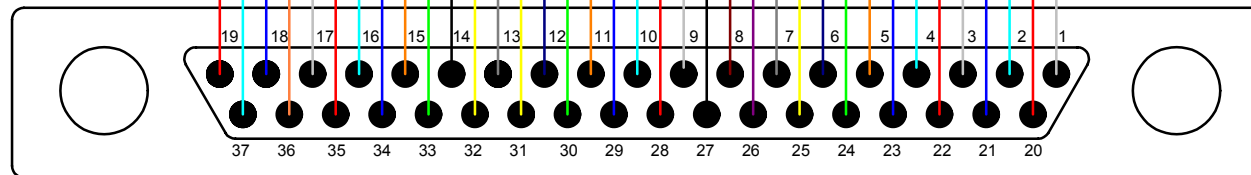

10 Way Female Plug  
Rear View  
P/N CP-01110010  
Pins CP-01100101

300mm x 0.25mm Black

8 Way Female Plug  
Rear View  
P/N CP-01108010  
Pins CP-01100101

4 Way Female Plug  
Rear View  
P/N CP-01106010  
Pins CP-01100101