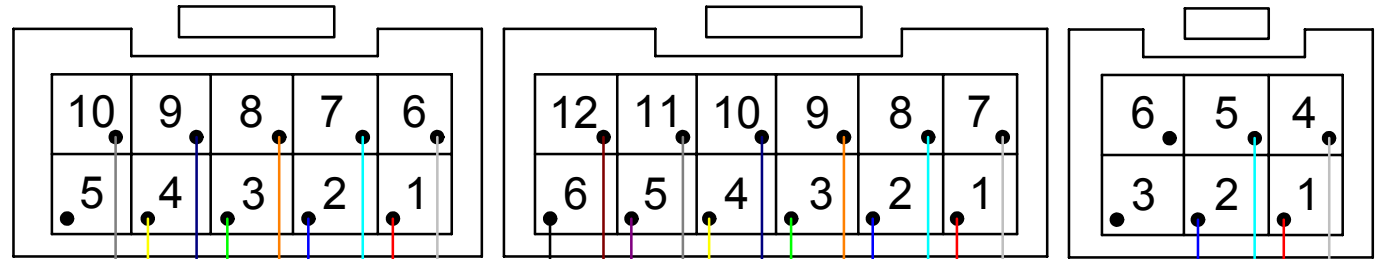

# Simulator Harness - MERCURY2 ECU

12 Way Female Plug  
Rear View  
P/N CP-01112010  
Pins CP-01100101

6 Way Female Plug  
Rear View  
P/N CP-01106010  
Pins CP-01100101

File Name: MERCURY2 ECU

Last Changed: 22/06/2016

10 Way Female Plug  
Rear View  
P/N CP-01110010  
Pins CP-01100101

300mm x 0.25mm Black

8 Way Female Plug  
Rear View  
P/N CP-01108010  
Pins CP-01100101

4 Way Female Plug  
Rear View  
P/N CP-01106010  
Pins CP-01100101