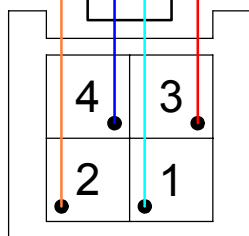

10 Way Female Plug  
Rear View  
P/N CP-01110010  
Pins CP-01100101

300mm x 0.25mm Black

8 Way Female Plug  
Rear View  
P/N CP-01108010  
Pins CP-01100101

4 Way Female Plug  
Rear View  
P/N CP-01106010  
Pins CP-01100101