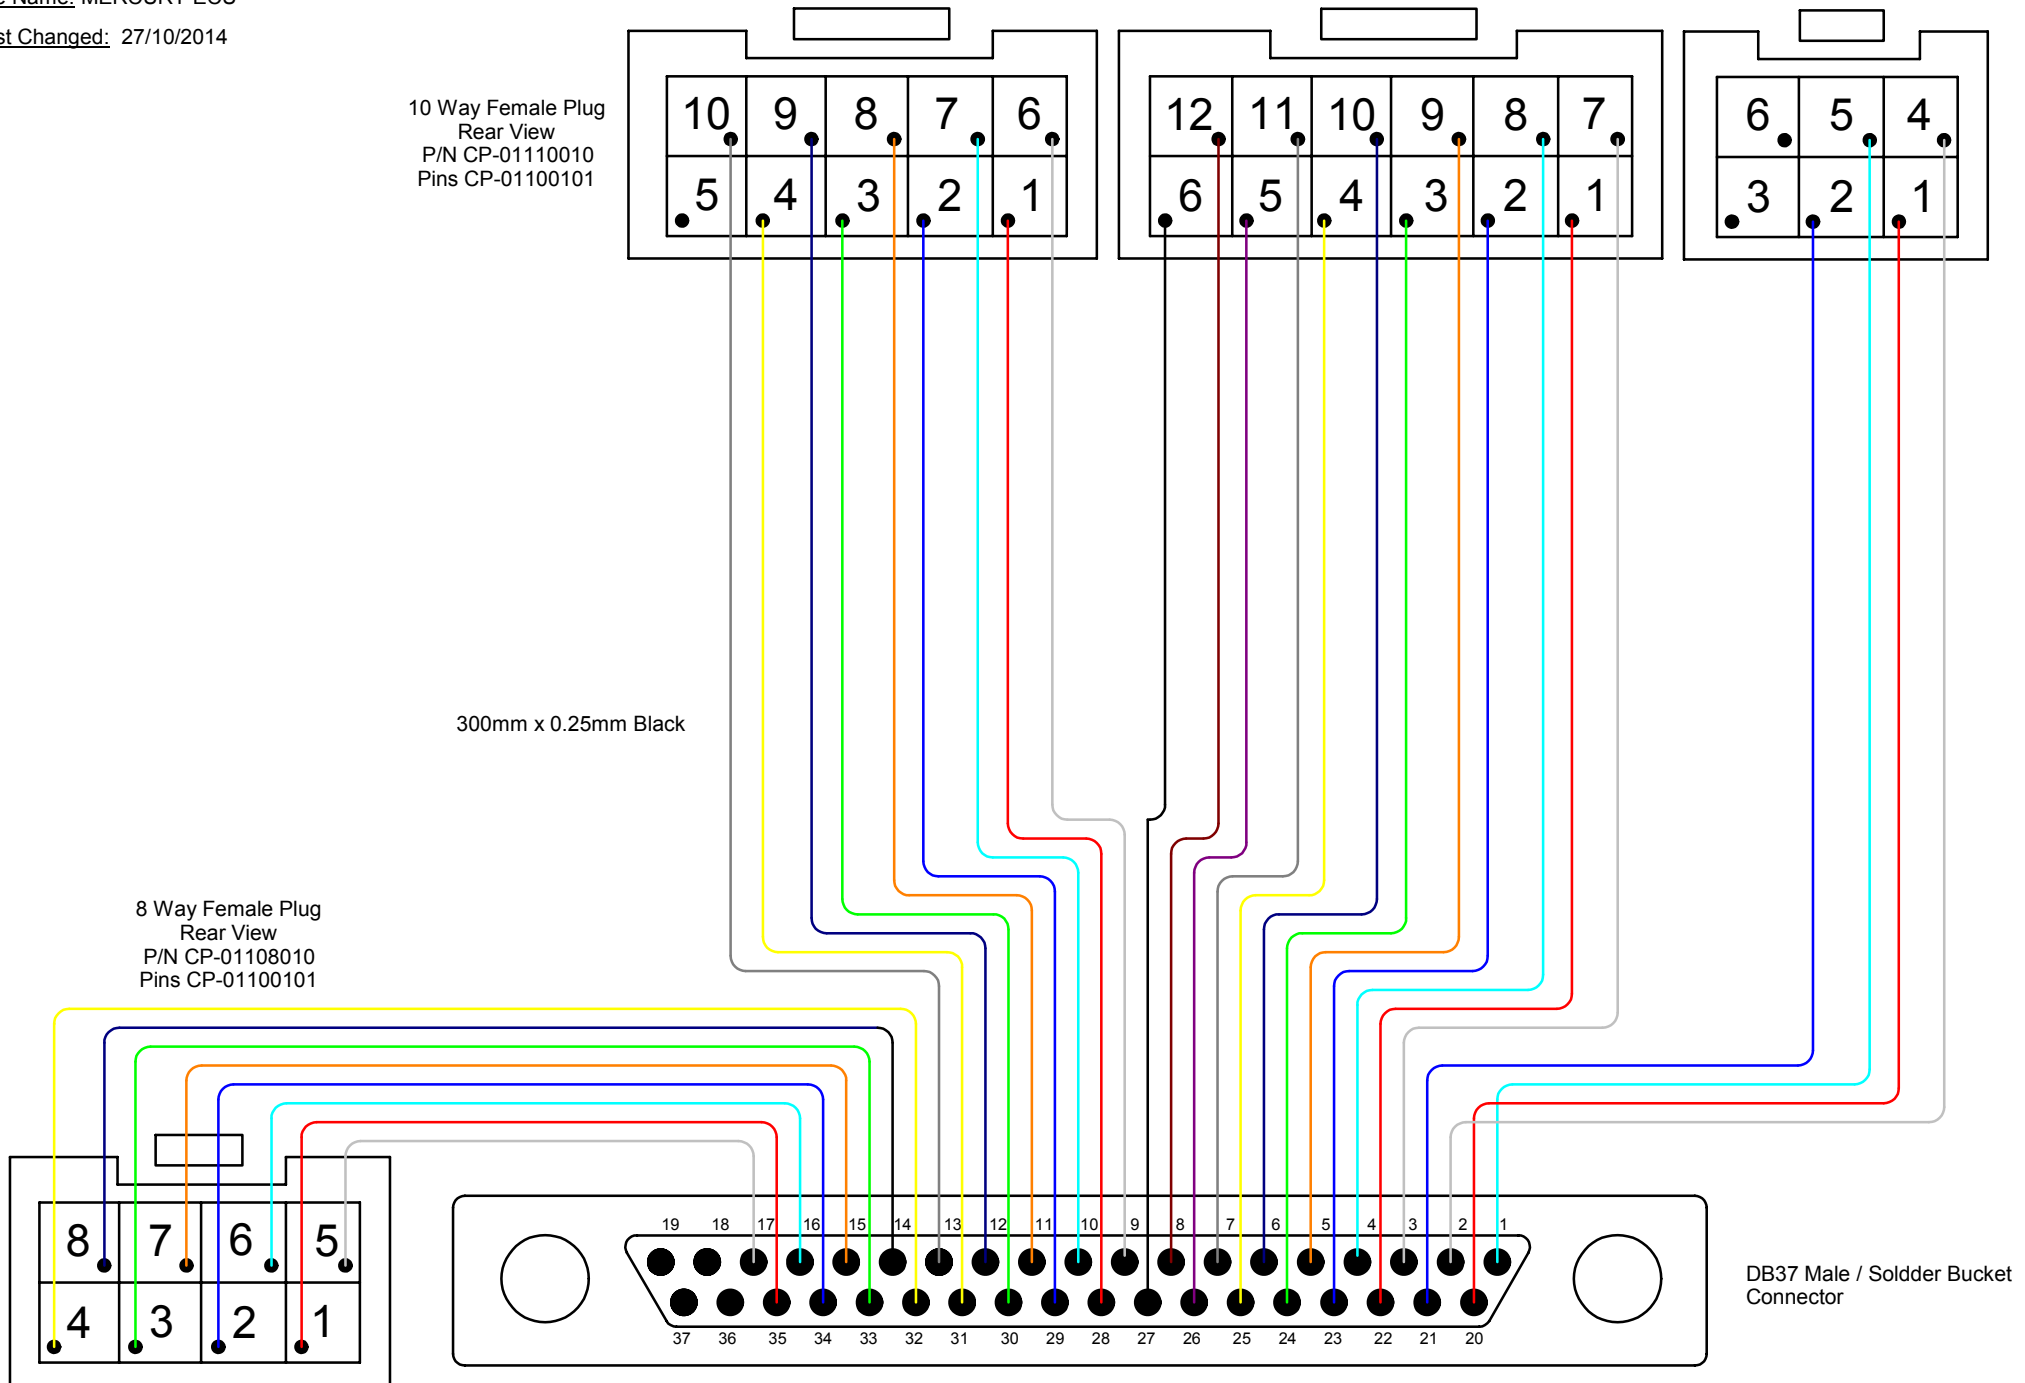

Simulator Harness - MERCURY ECU

File Name: MERCURY ECU

Last Changed: 27/10/2014

12 Way Female Plug
Rear View
P/N CP-01112010
Pins CP-01100101

6 Way Female Plug
Rear View
P/N CP-01106010
Pins CP-01100101

10 Way Female Plug
Rear View
P/N CP-01110010
Pins CP-01100101

300mm x 0.25mm Black

8 Way Female Plug
Rear View
P/N CP-01108010
Pins CP-01100101

DB37 Male / Solder Bucket Connector