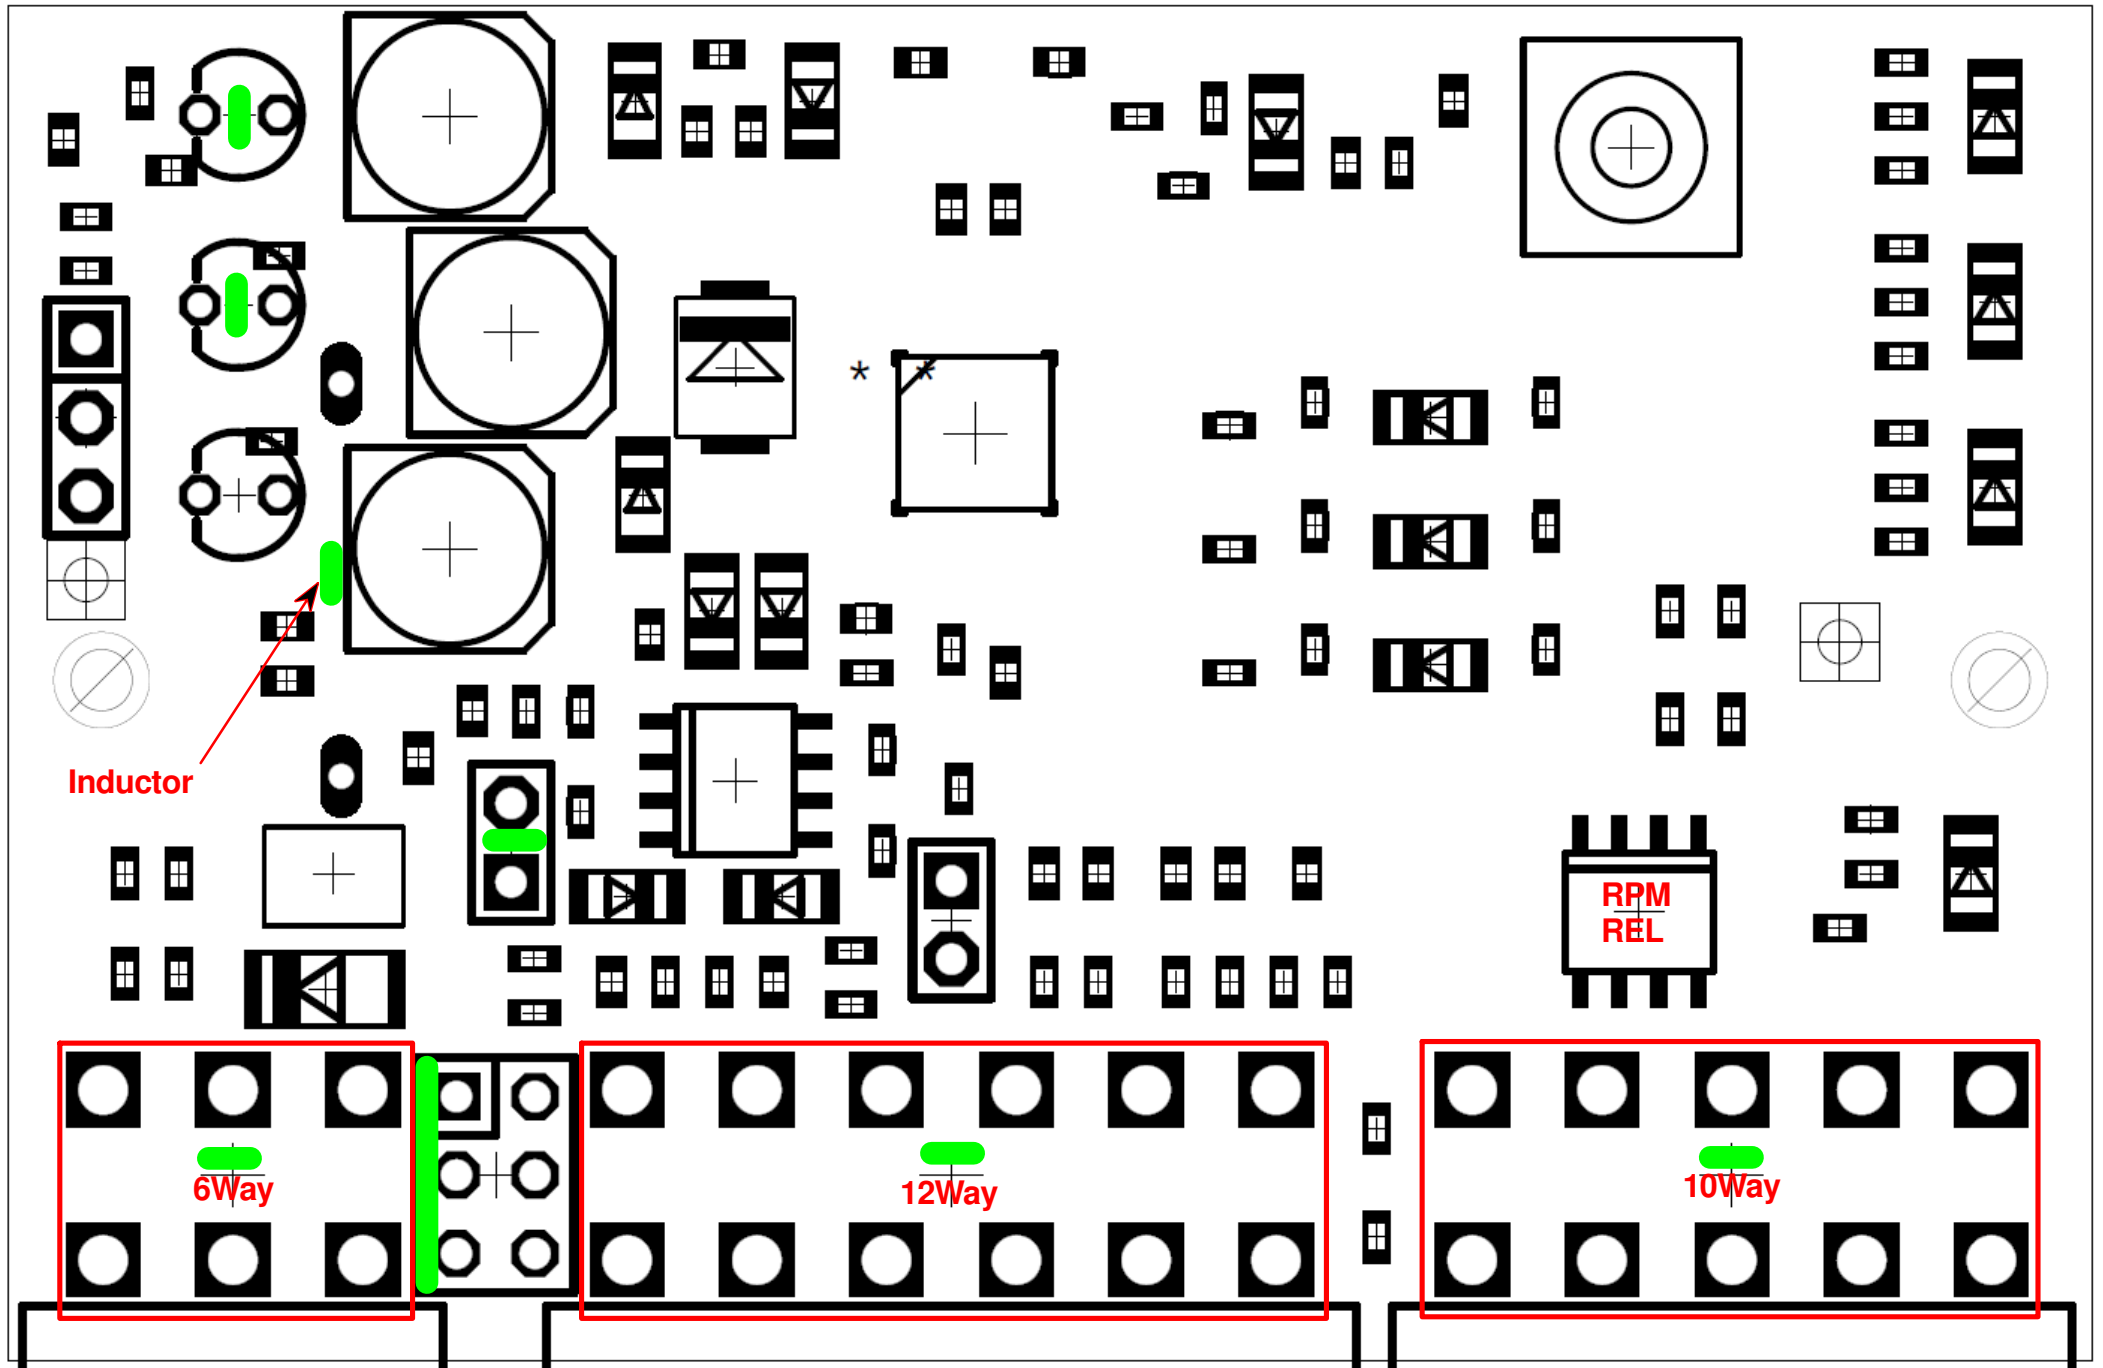

# EZ42B Nebula Cam Control Component Layout

Last Changed: 27/03/2026