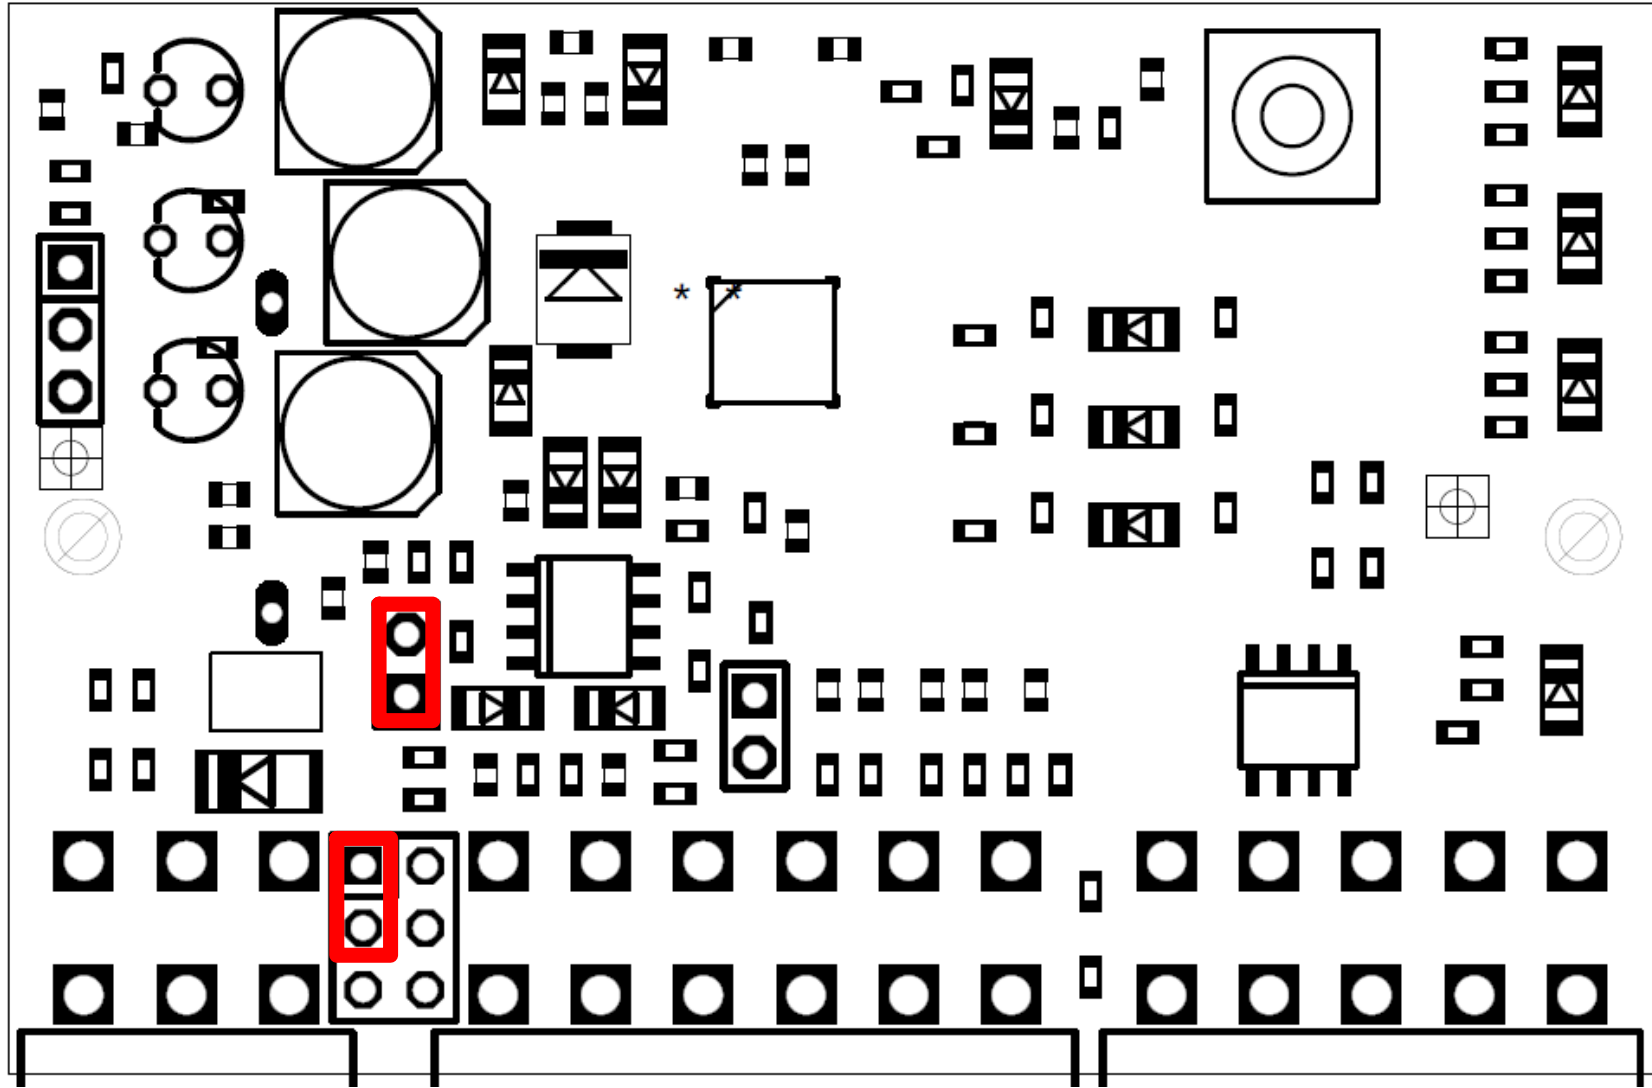

EZ42B Jumper Settings 1x Hall Sensor

Last Changed: 27/09/2025

Front

EZ42B Jumper Settings

Last Changed: 10/03/2025

Back

Pull Up's