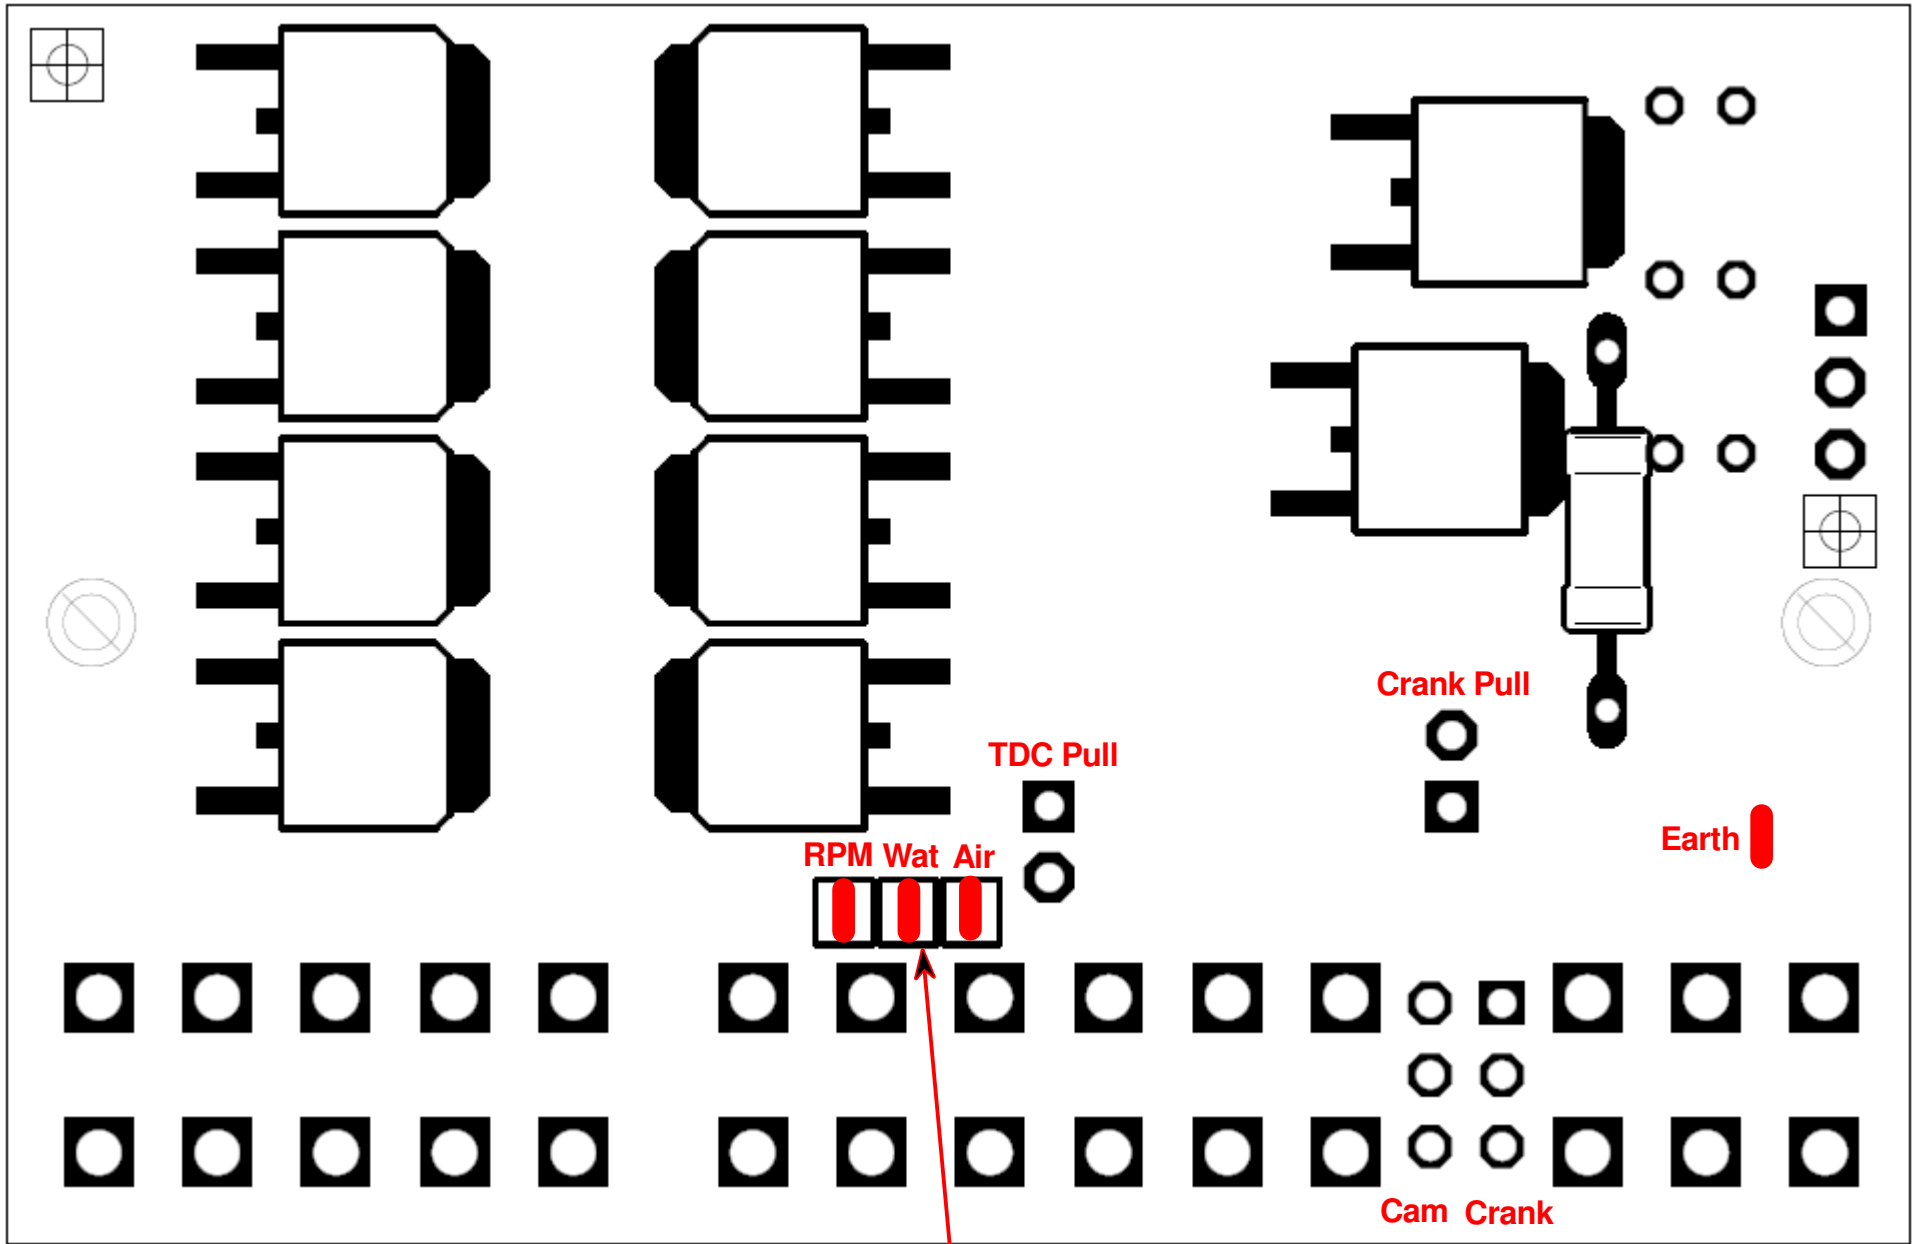

EZ42B Jumper Settings 1x Hall Sensor

Last Changed: 27/09/2025

Front

EZ42B Jumper Settings

Last Changed: 10/03/2025

Back

Pull Up's