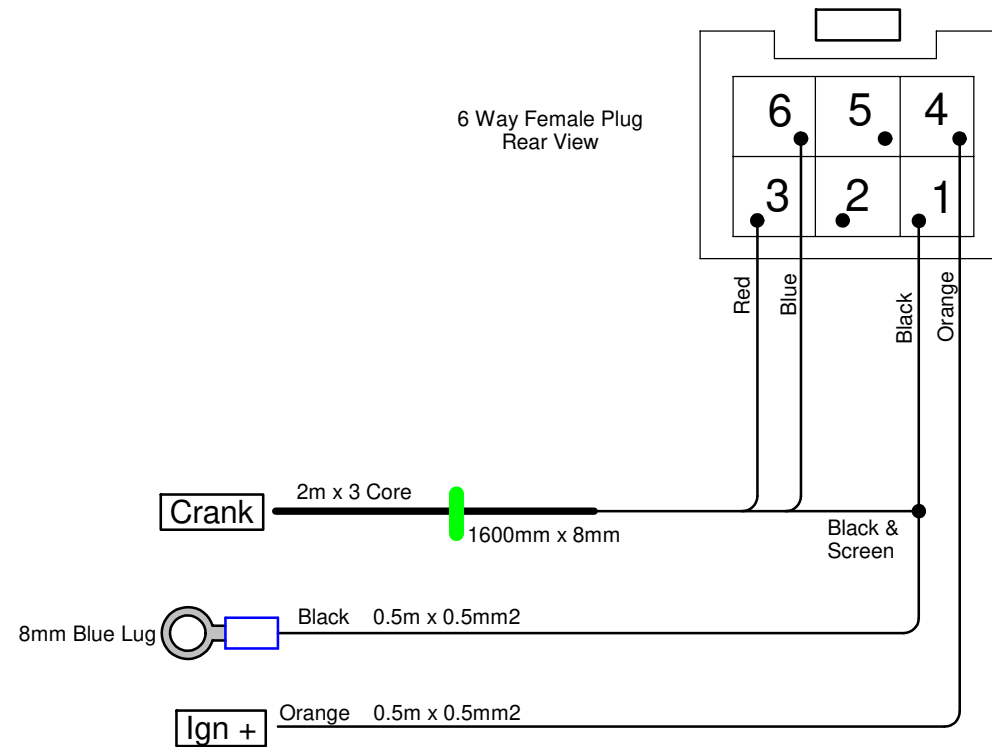

C03 P1 Venus3 Signal Converter Sensor Harness

Last Changed: 27/02/2026

Screened cables are 0.5mm²