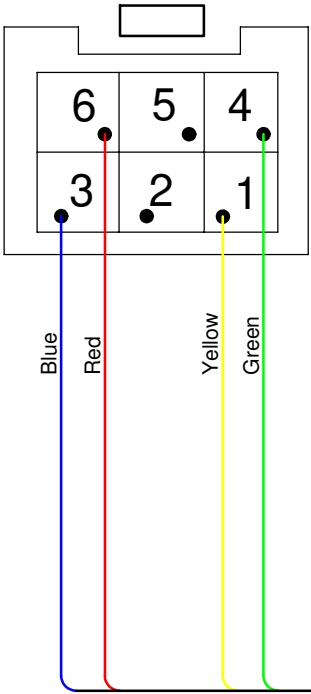

P06_COMS Harness

Last Changed: 214/07/2025

Products that can use this harness

Callisto, EZ42B

6 Way Female Plug
Rear View
P/N CP-01106010
Pins CP-01100101

1.0m x 4 Core