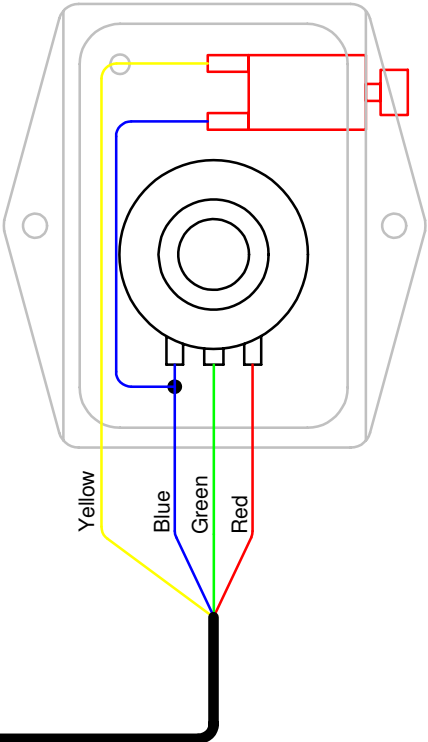

P06_COMS Harness

Last Changed: 214/07/2025

Products that can use this harness

Callisto, EZ42B

6 Way Female Plug
Rear View
P/N CP-01106010
Pins CP-01100101

1.0m x 4 Core