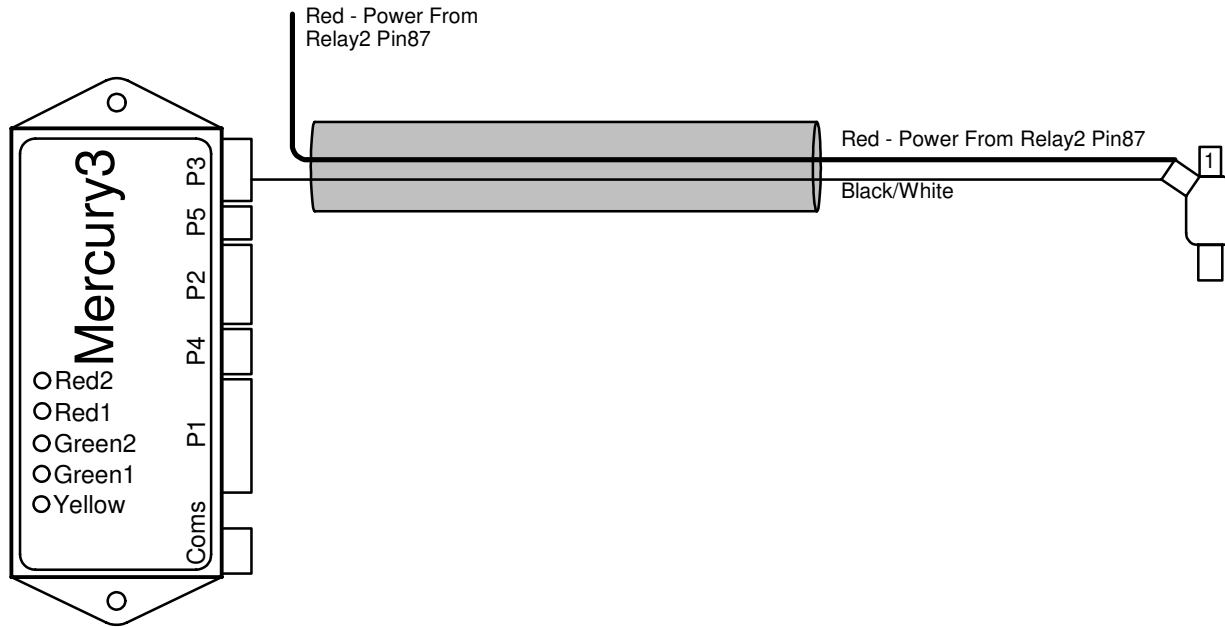

1 High Imp Injector

Last Changed: 22/10/2025

Harness Required: M63-P3

Harness Pin View

- | | | |
|----|--------------|-------------|
| 1. | Black/Purple | - |
| 2. | Black/Orange | - |
| 3. | Black/White | - Inj Drv 1 |
| 4. | Blue/Orange | - |
| 5. | Black/Red | - |
| 6. | Black/Brown | - |
| 7. | Black/Yellow | - |
| 8. | Green | - |

Connector Pinouts