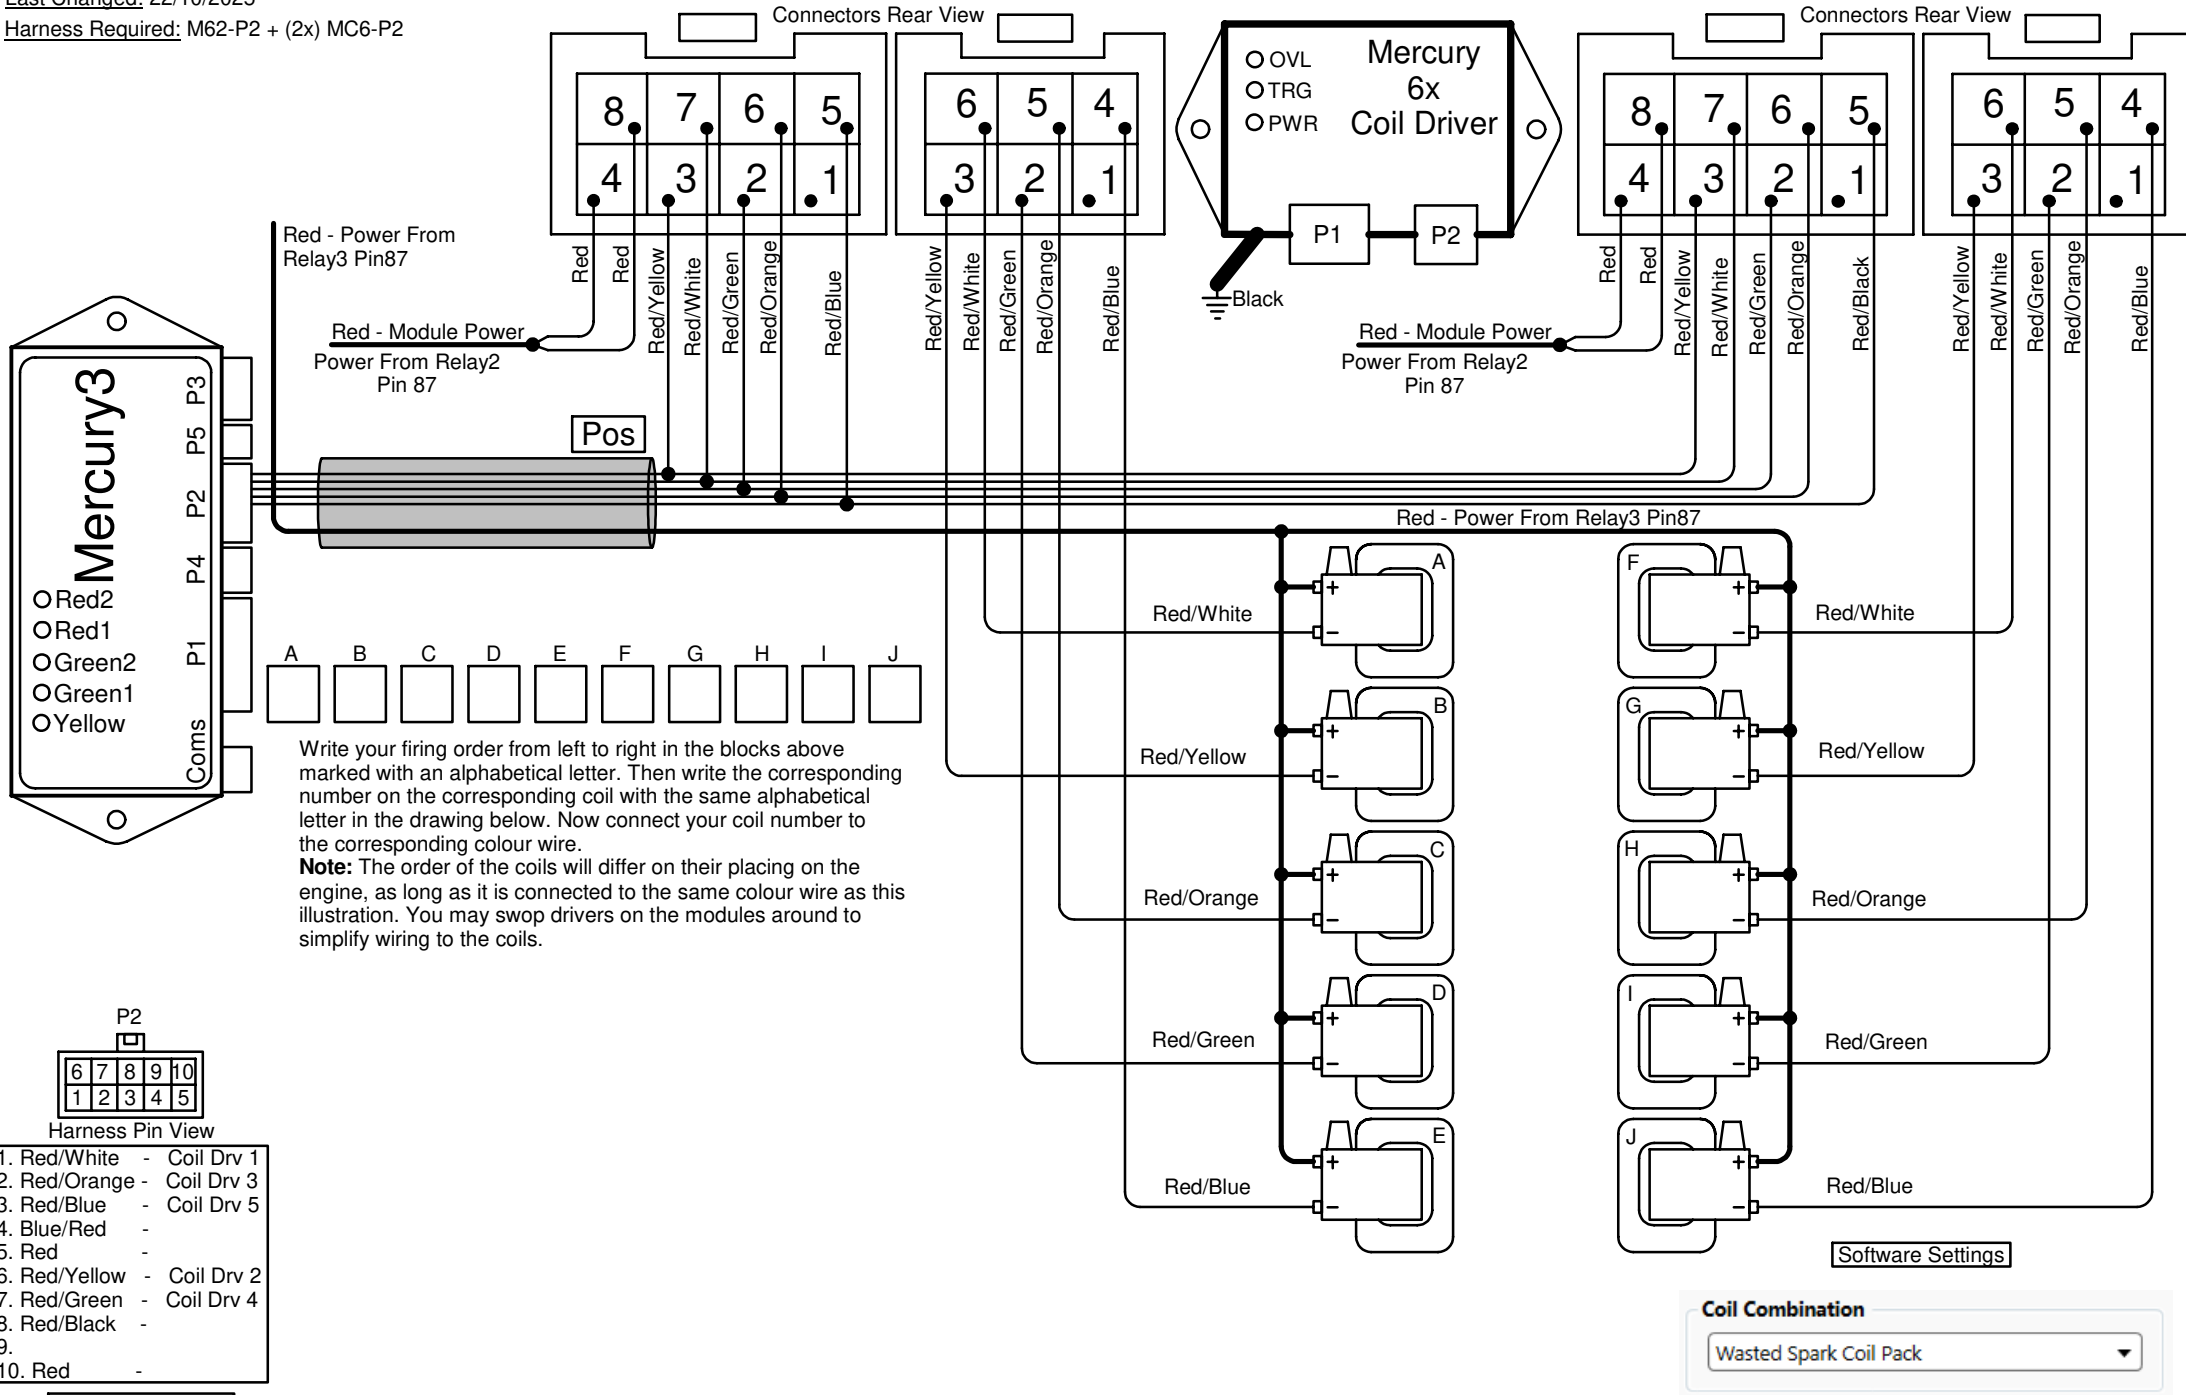

10Cyl W/S COP No Drv

Last Changed: 22/10/2025

Harness Required: M62-P2 + (2x) MC6-P2

- | | | | |
|-----|------------|---|------------|
| 1. | Red/White | - | Coil Drv 1 |
| 2. | Red/Orange | - | Coil Drv 3 |
| 3. | Red/Blue | - | Coil Drv 5 |
| 4. | Blue/Red | - | |
| 5. | Red | - | |
| 6. | Red/Yellow | - | Coil Drv 2 |
| 7. | Red/Green | - | Coil Drv 4 |
| 8. | Red/Black | - | |
| 9. | Red | - | |
| 10. | Red | - | |

Connector Pinouts