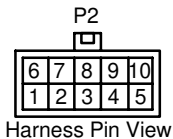

10Cyl W/S COP No Drv

Last Changed: 22/10/2025

Harness Required: M62-P2 + (2x) MC6-P2

- | | | | |
|-----|------------|---|------------|
| 1. | Red/White | - | Coil Drv 1 |
| 2. | Red/Orange | - | Coil Drv 3 |
| 3. | Red/Blue | - | Coil Drv 5 |
| 4. | Blue/Red | - | |
| 5. | Red | - | |
| 6. | Red/Yellow | - | Coil Drv 2 |
| 7. | Red/Green | - | Coil Drv 4 |
| 8. | Red/Black | - | |
| 9. | Red | - | |
| 10. | Red | - | |